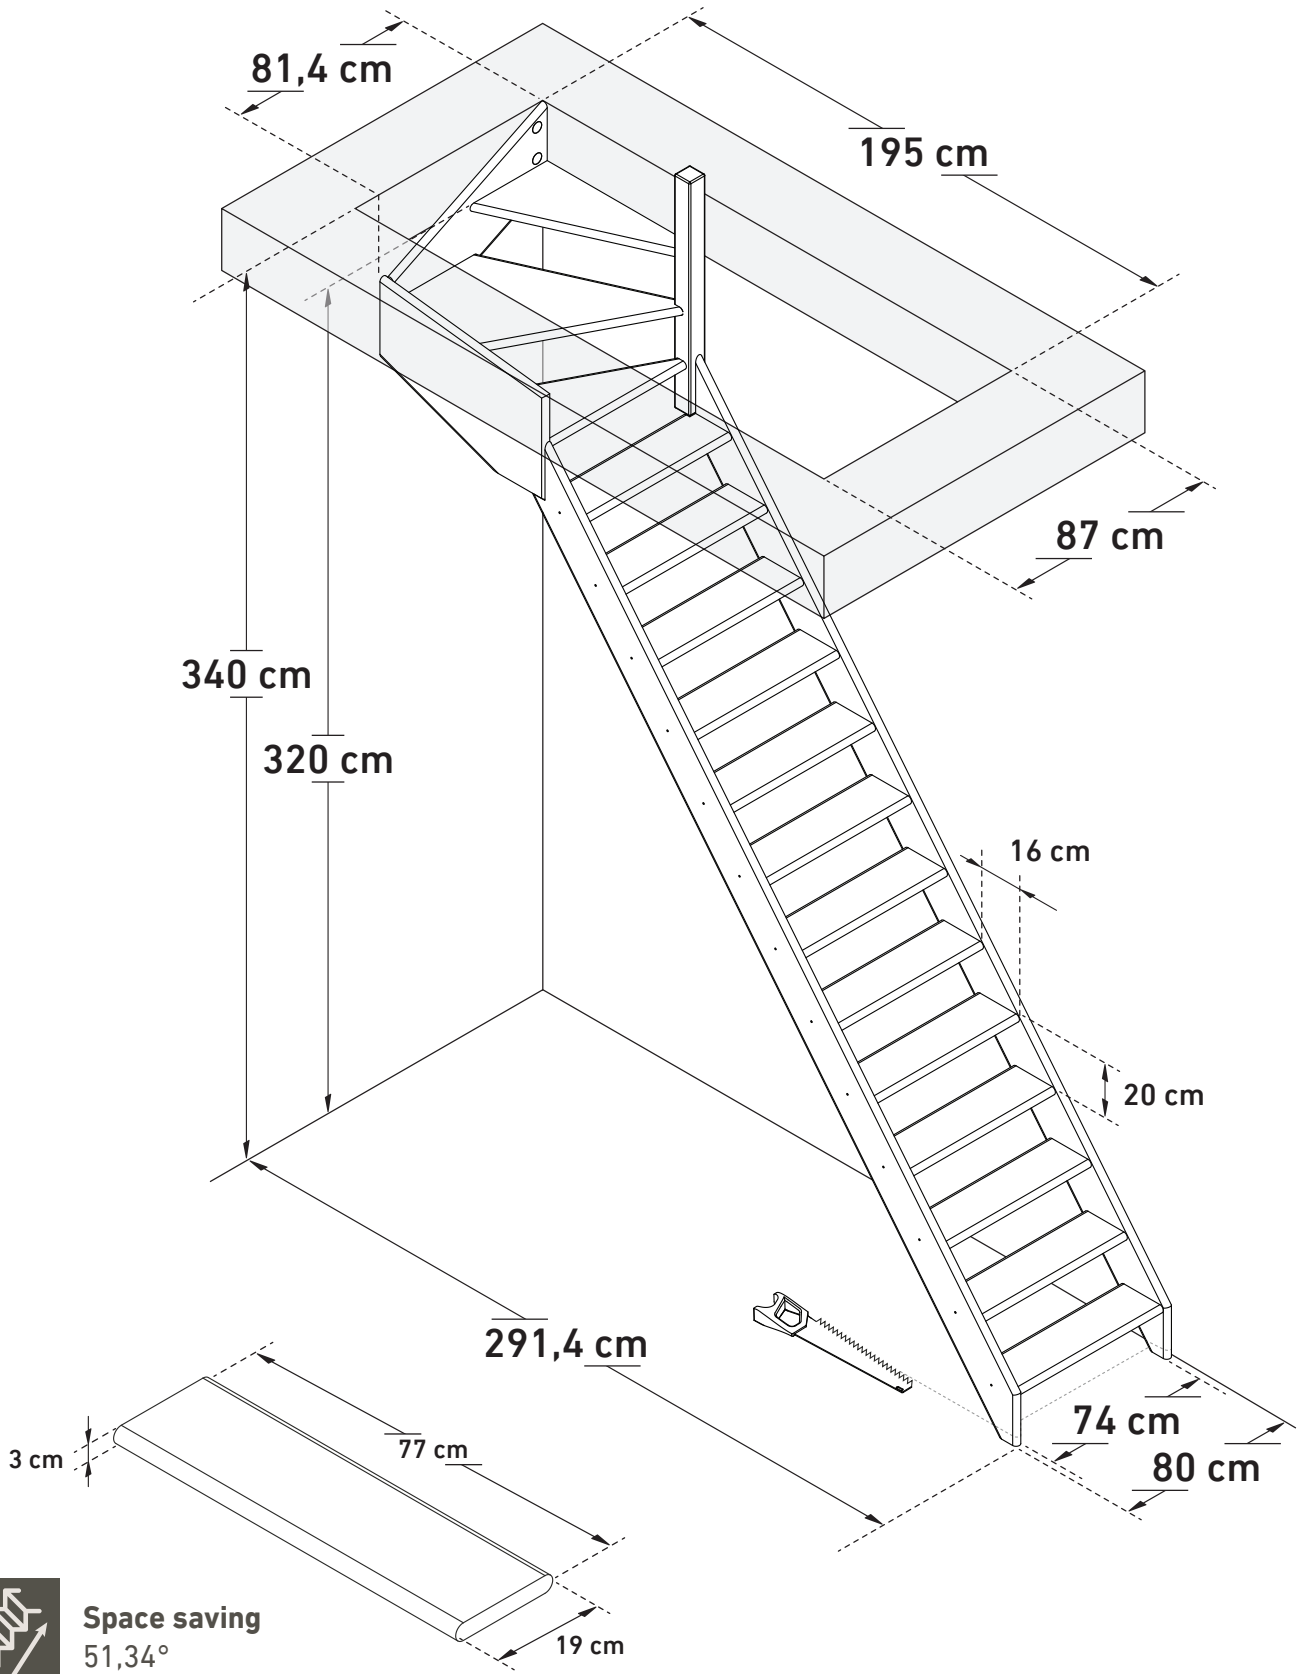

DIMENSIONS

# BONN MAXI (1/4 TURN UP RIGHT)

**Space saving**  
51,34°

**Wall handrail**  
335 cm