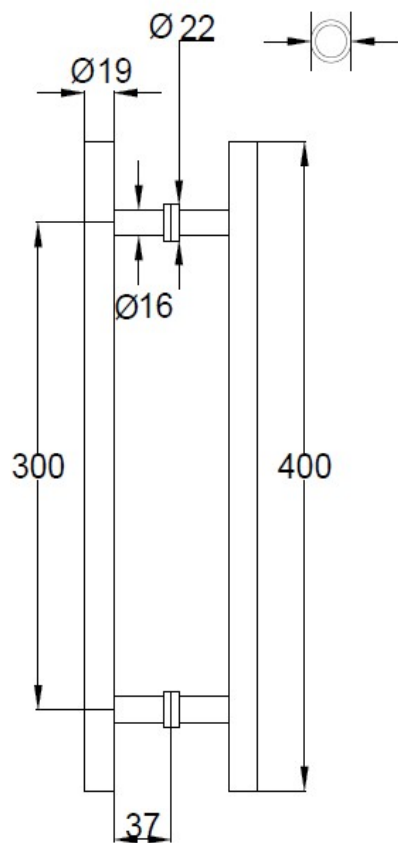

MATERIAUX

Matériaux: Inox 304 + plaques de protection pvc
Outils: 1 x clé imbus incluse
Couleur: Noir

DIMENSIONS

Longeur 400 mm
Diamètre 19 mm (rond) / 16 mm (debout)
Ax 300 MM
Tolérance +/- 1 MM

POIDS & DIMENSIONS DE L'EMBALLAGE

MATERIALS

Material: Inox 304 + cover plates
Tools: 1x imbus wrench included
Color: Black

DIMENSIONS

Length: 400 mm
Diameter: 19 mm (round) / 16 mm
Ax: 300 MM
Tolerance: +/- 1 MM

DIMENSIONS & WEIGHT PACKAGE

Net weight: 0.320 kg
Gross weight: 0.350 kg
Dimension box: 130 mm (w.) x 410 (h.) x 24 mm (d.)

Product name: SLIDE - BLACK VERTICAL DOOR HANDLE 40 CM - Ø19

SLIDING DOORS

TECHNICAL FILE

PACKING

Individually packed
Brand Slide
In white carton box

NORMS

STS53 - TYPE II

TECHNICAL DRAWING

BLACK VERTICAL DOOR HANDLE 40 CM- Ø19

INSTALLATION VIDEO

not available

Although Zelfbouwmarkt takes the utmost care when creating the content, there is always a possibility that certain information is incorrect or outdated or no longer correct. Zelfbouwmarkt is not liable for the consequences of activities undertaken based on this content.