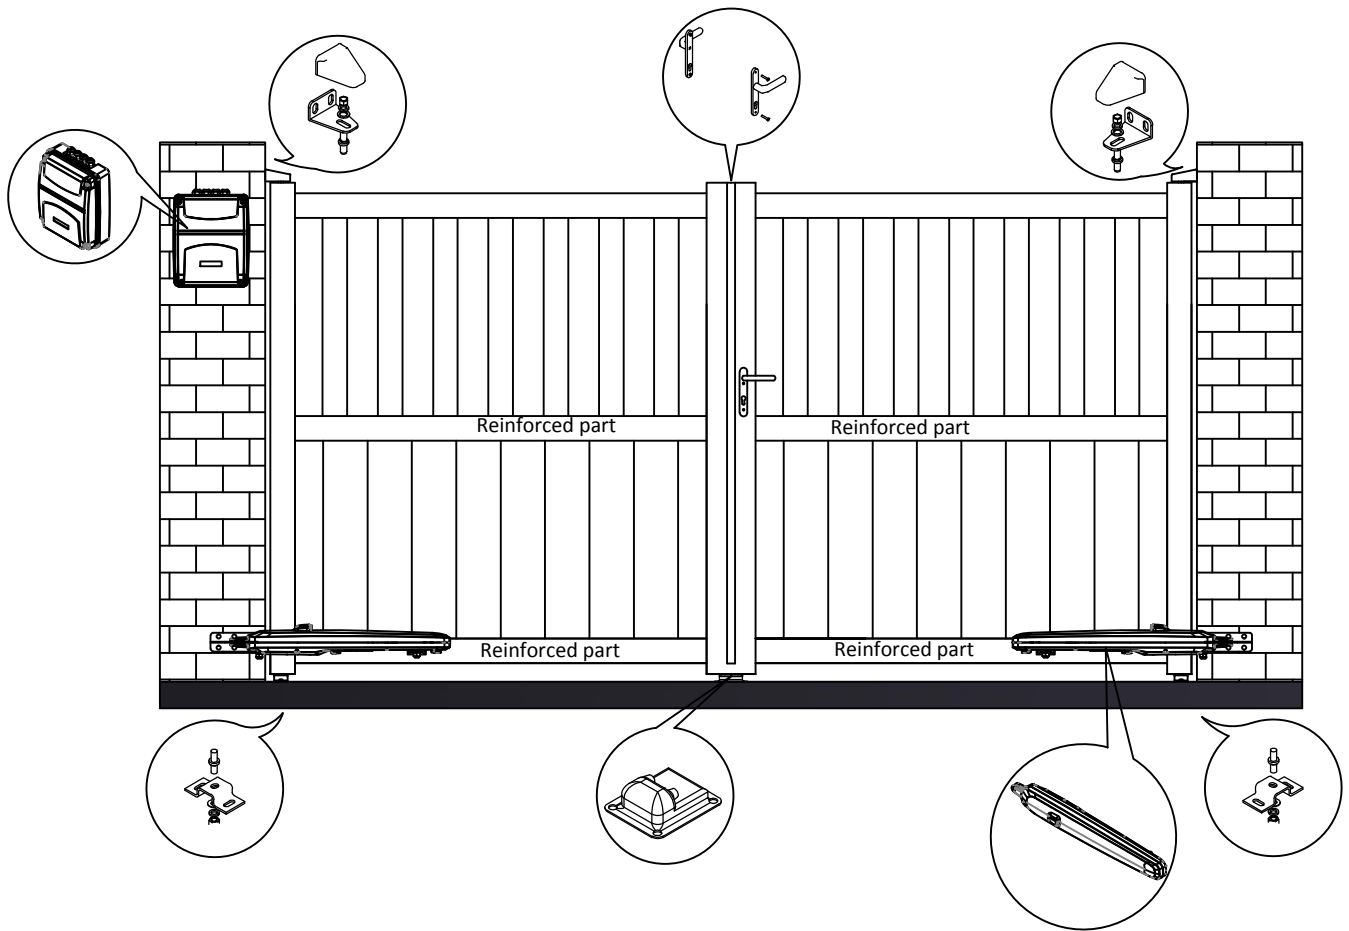

Handleiding/ Manuel d'installation  
INSTRUCTION MANUAL  
-Swing Gate with motor

[1]\*1

[2]\*1

[3]\*2

[4]\*2

[5]\*1

[6]\*2

[7]\*1

[8]\*1

[10]\*12

[11]\*2

[12]\*4

[13]\*1

[14]\*2

Motor arm needs to be installed on the reinforced part.