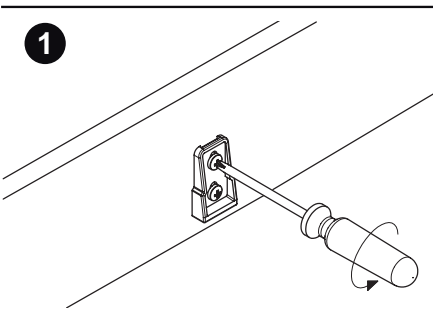

# Zoldertrap Sion 36

120x60 cm - 120x70 cm - 130x70 cm - 140x70 cm

1

2

3

4

5

6

7

8

9

10

12 treads

Casing height :  
14 cm

Insulation :  
36 mm

Treads  
Thickness :  
28 mm  
Depth :  
82 mm

Maximum  
load  
150 kg