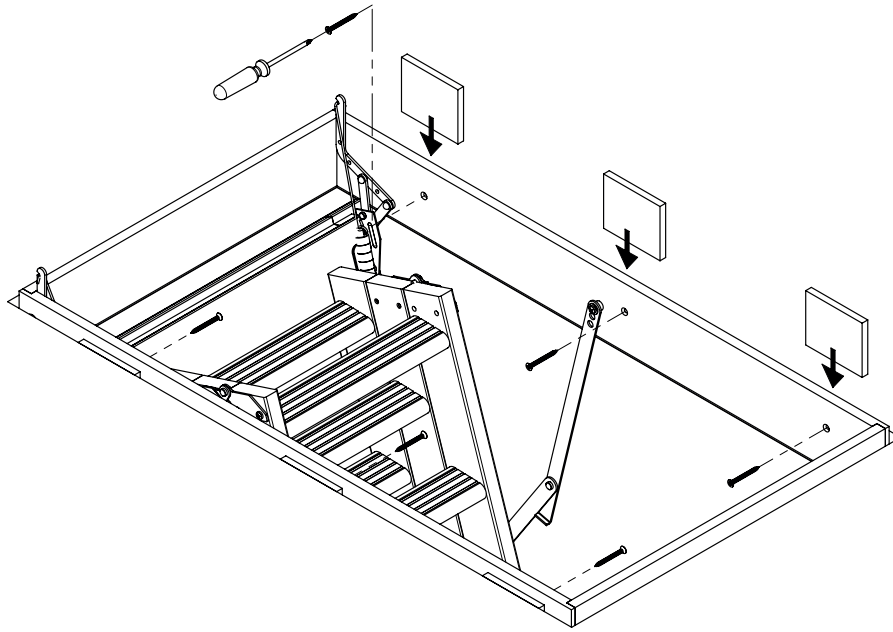

# Zoldertrap Sion 36

120x60 cm - 120x70 cm - 130x70 cm - 140x70 cm

1

2

3

4

5

6

7

8

9

10

12 treads

Casing height :  
14 cm

Insulation :  
36 mm

Treads  
Thickness :  
28 mm  
Depth :  
82 mm

Maximum  
load  
150 kg