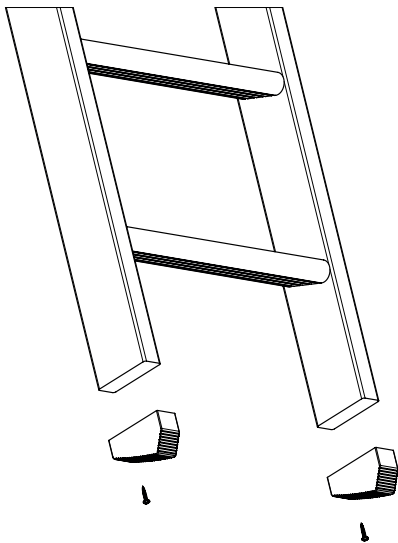

# Zoldertrap Sion 36

120x60 cm - 120x70 cm - 130x70 cm - 140x70 cm

1

2

3

4

5

6

7

8

9

10

12 treads

Casing height :  
14 cm

Insulation :  
36 mm

Treads  
Thickness :  
28 mm  
Depth :  
82 mm

Maximum  
load  
150 kg