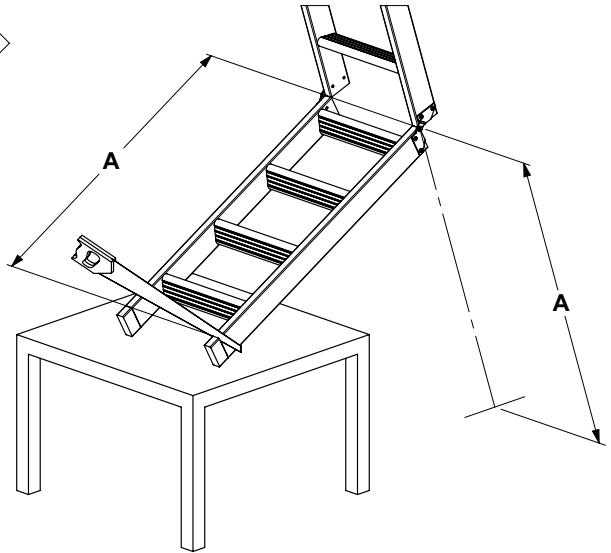

# Zoldertrap Sion 36

120x60 cm - 120x70 cm - 130x70 cm - 140x70 cm

1

2

3

4

5

6

7

8

9

10

12 treads

Casing height :  
14 cm

Insulation :  
36 mm

Treads  
Thickness :  
28 mm  
Depth :  
82 mm

Maximum  
load  
150 kg