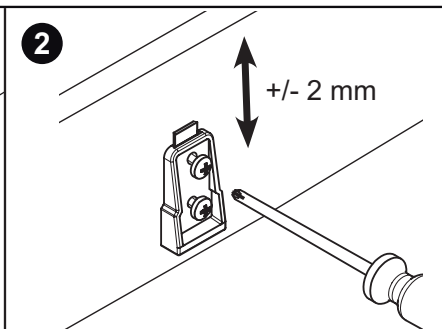

# Zoldertrap Sion 36

120x60 cm - 120x70 cm - 130x70 cm - 140x70 cm

1

2

3

4

5

6

7

8

9

10

12 treads

Casing height :  
14 cm

Insulation :  
36 mm

Treads  
Thickness :  
28 mm  
Depth :  
82 mm

Maximum  
load  
150 kg