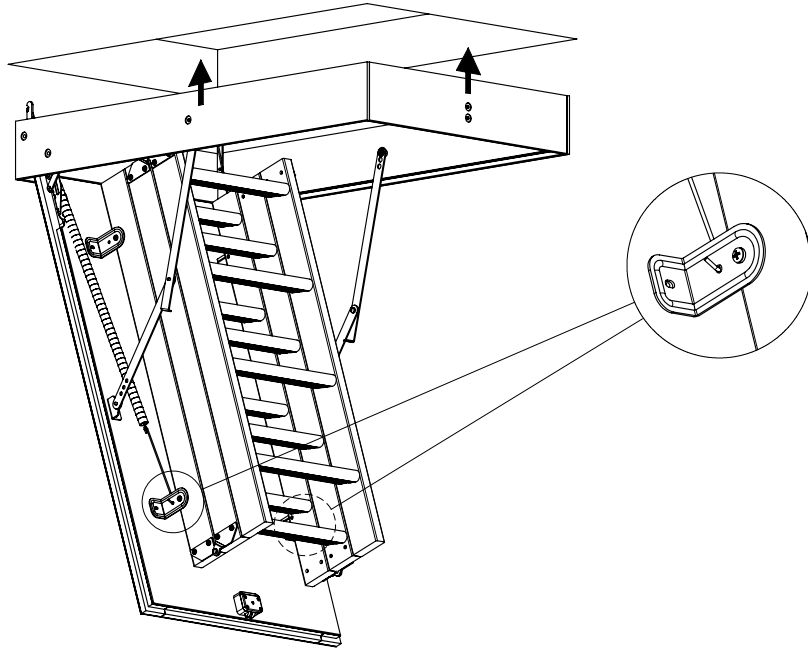

# Zoldertrap Sion 36

120x60 cm - 120x70 cm - 130x70 cm - 140x70 cm

1

2

3

4

5

6

7

8

9

10

12 treads

Casing height :  
14 cm

Insulation :  
36 mm

Treads  
Thickness :  
28 mm  
Depth :  
82 mm

Maximum  
load  
150 kg