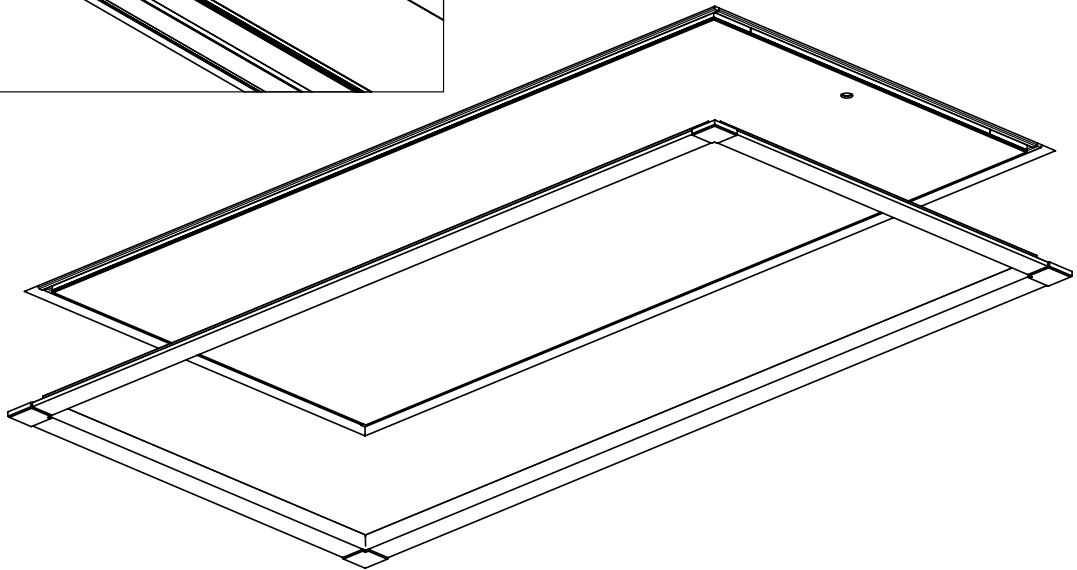

# Zoldertrap Sion 36

120x60 cm - 120x70 cm - 130x70 cm - 140x70 cm

1

2

3

4

5

6

7

8

9

10

12 treads

Casing height :  
14 cm

Insulation :  
36 mm

Treads  
Thickness :  
28 mm  
Depth :  
82 mm