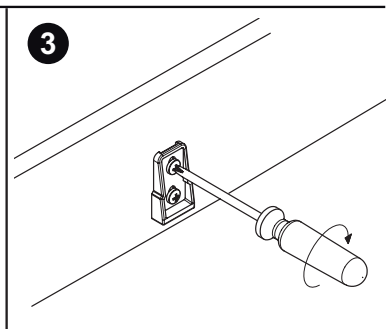

# Zoldertrap Sion 36

120x60 cm - 120x70 cm - 130x70 cm - 140x70 cm

1

2

3

4

5

6

7

8

9

10

12 treads

Casing height :  
14 cm

Insulation :  
36 mm

Treads  
Thickness :  
28 mm  
Depth :  
82 mm