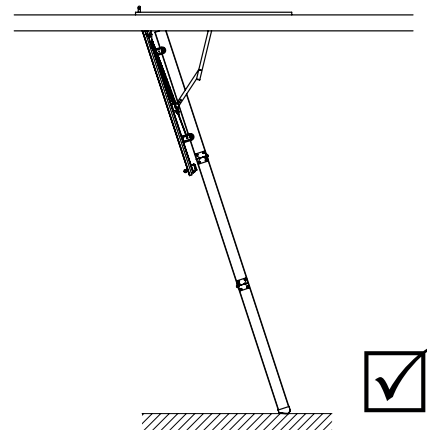

# Zoldertrap Sion 36

120x60 cm - 120x70 cm - 130x70 cm - 140x70 cm

1

2

3

4

5

6

7

8

9

10

12 treads

Casing height :  
14 cm

Insulation :  
36 mm

Treads  
Thickness :  
28 mm  
Depth :  
82 mm

Maximum  
load  
150 kg