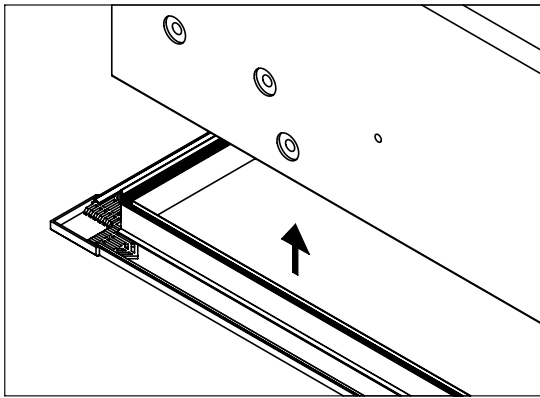

7

8

9

10

12 treads

Casing height :  
14 cm

Insulation :  
36 mm

Treads  
Thickness :  
28 mm  
Depth :  
82 mm