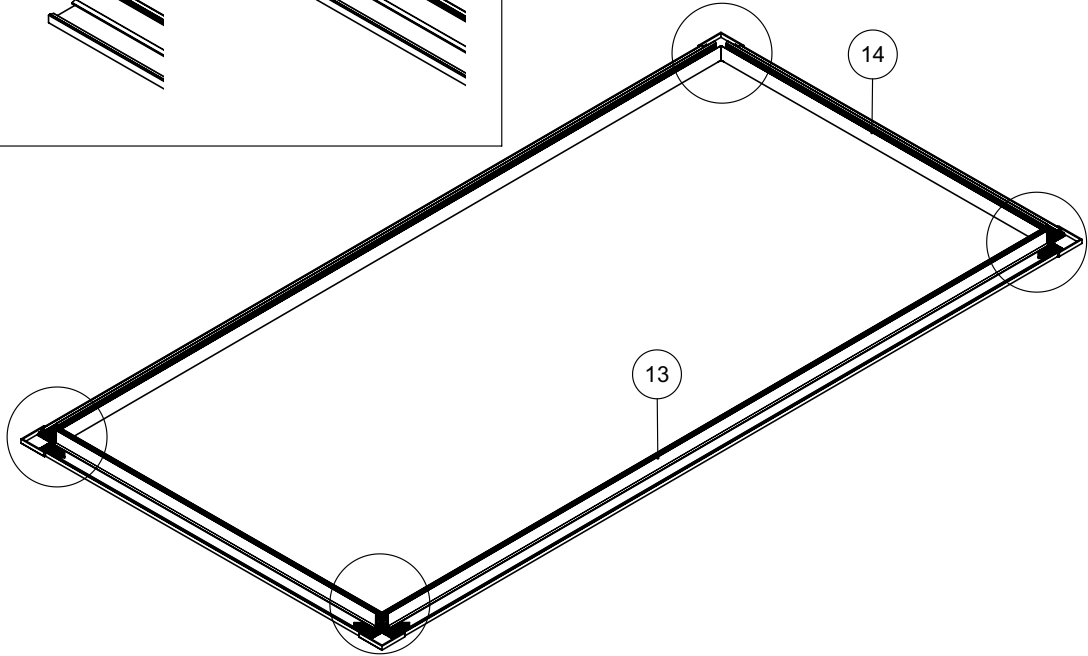

# Zoldertrap Sion 36

120x60 cm - 120x70 cm - 130x70 cm - 140x70 cm

1

2

3

4

5

6

7

8

9

10

12 treads

Casing height :  
14 cm

Insulation :  
36 mm

Treads  
Thickness :  
28 mm  
Depth :  
82 mm

Maximum  
load  
150 kg