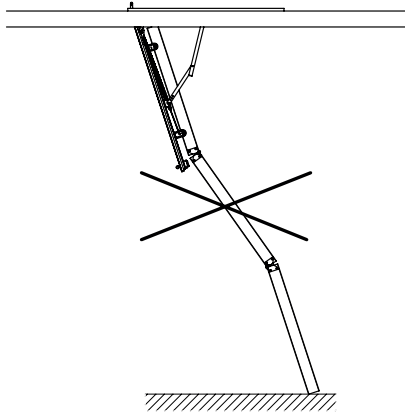

# Zoldertrap Sion 36

120x60 cm - 120x70 cm - 130x70 cm - 140x70 cm

1

2

3

4

5

6

7

8

9

10

12 treads

Casing height :  
14 cm

Insulation :  
36 mm

Treads  
Thickness :  
28 mm  
Depth :  
82 mm

Maximum  
load  
150 kg