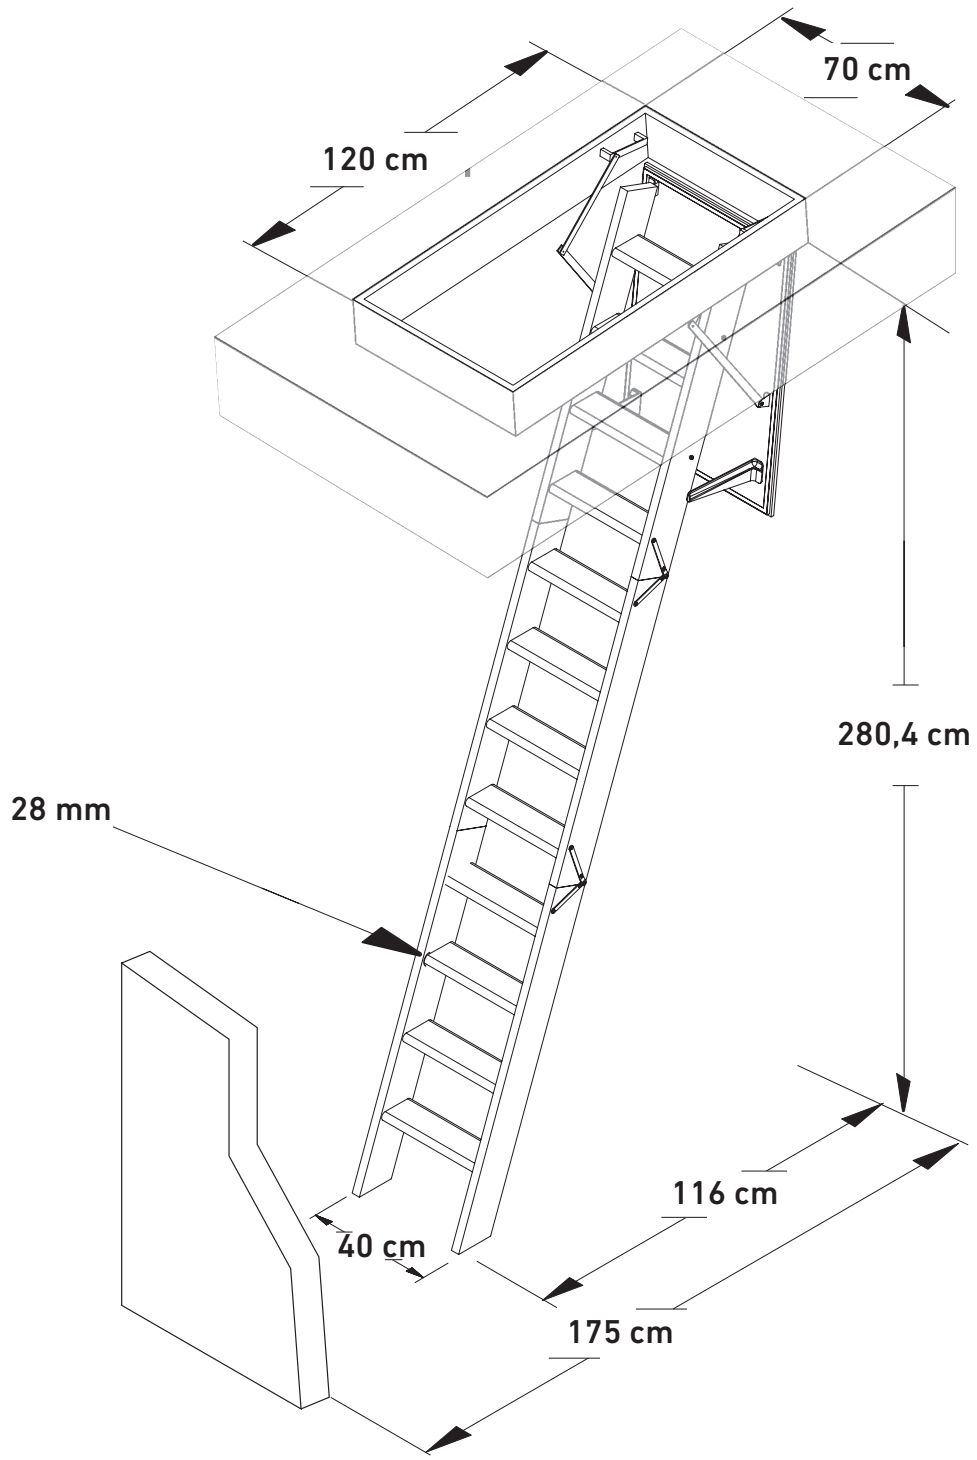

# Zoldertrap Sion 36

120x60 cm - 120x70 cm - 130x70 cm - 140x70 cm

1

2

3

4

5

6

7

8

9

10

12 treads

Casing height :  
14 cm

Insulation :  
36 mm

Treads  
Thickness :  
28 mm  
Depth :  
82 mm

Maximum  
load  
150 kg