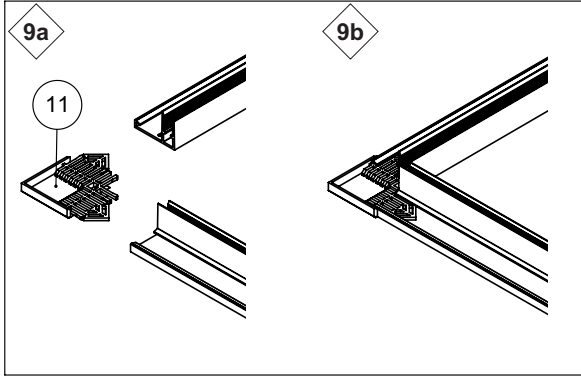

# Zoldertrap Sion 36

120x60 cm - 120x70 cm - 130x70 cm - 140x70 cm

1

2

3

4

5

6

7

8

9

10

12 treads

Casing height :  
14 cm

Insulation :  
36 mm

Treads  
Thickness :  
28 mm  
Depth :  
82 mm

Maximum  
load  
150 kg