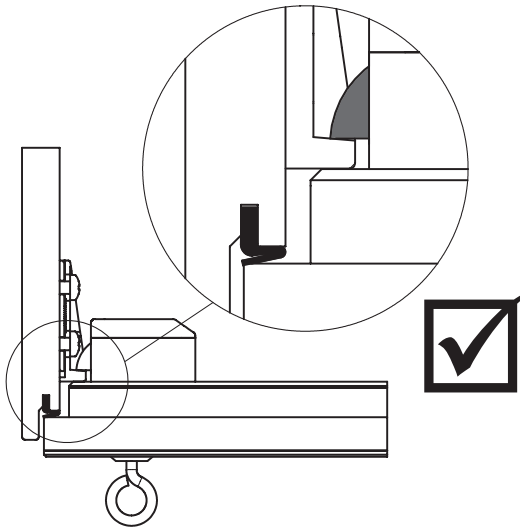

# Zoldertrap Sion 36

120x60 cm - 120x70 cm - 130x70 cm - 140x70 cm

1

2

3

4

5

6

7

8

9

10

12 treads

Casing height :  
14 cm

Insulation :  
36 mm

Treads  
Thickness :  
28 mm  
Depth :  
82 mm

Maximum  
load  
150 kg