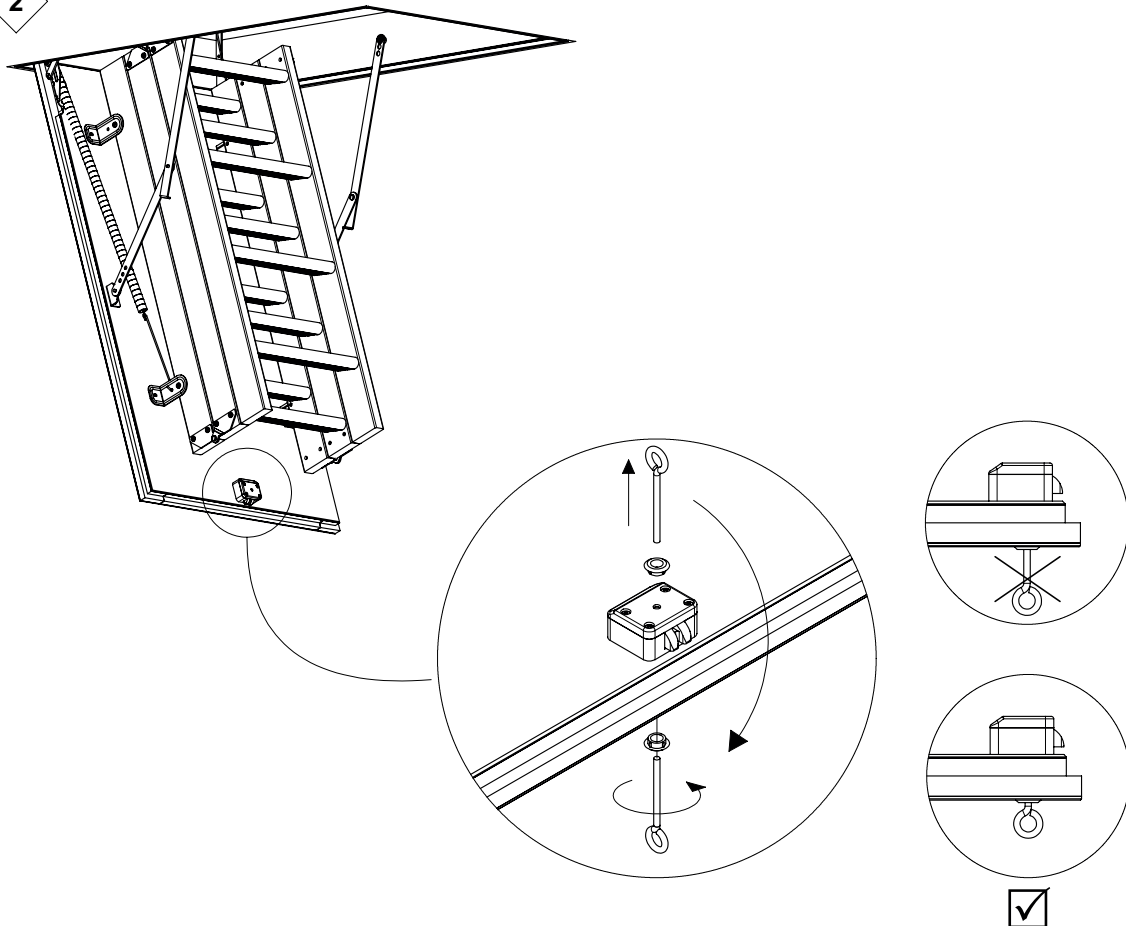

# Zoldertrap Sion 36

120x60 cm - 120x70 cm - 130x70 cm - 140x70 cm

1

2

3

4

5

6

7

8

9

10

12 treads

Casing height :  
14 cm

Insulation :  
36 mm

Treads  
Thickness :  
28 mm  
Depth :  
82 mm

Maximum  
load  
150 kg