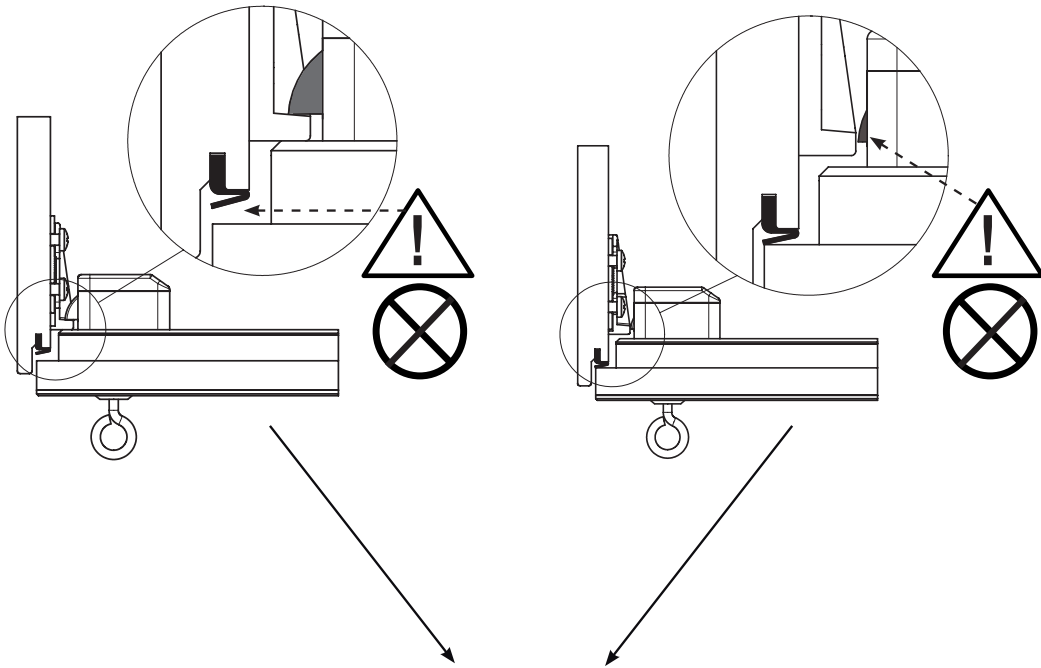

# Zoldertrap Sion 36

120x60 cm - 120x70 cm - 130x70 cm - 140x70 cm

1

2

3

4

5

6

7

8

9

10

12 treads

Casing height :  
14 cm

Insulation :  
36 mm

Treads  
Thickness :  
28 mm  
Depth :  
82 mm

Maximum  
load  
150 kg