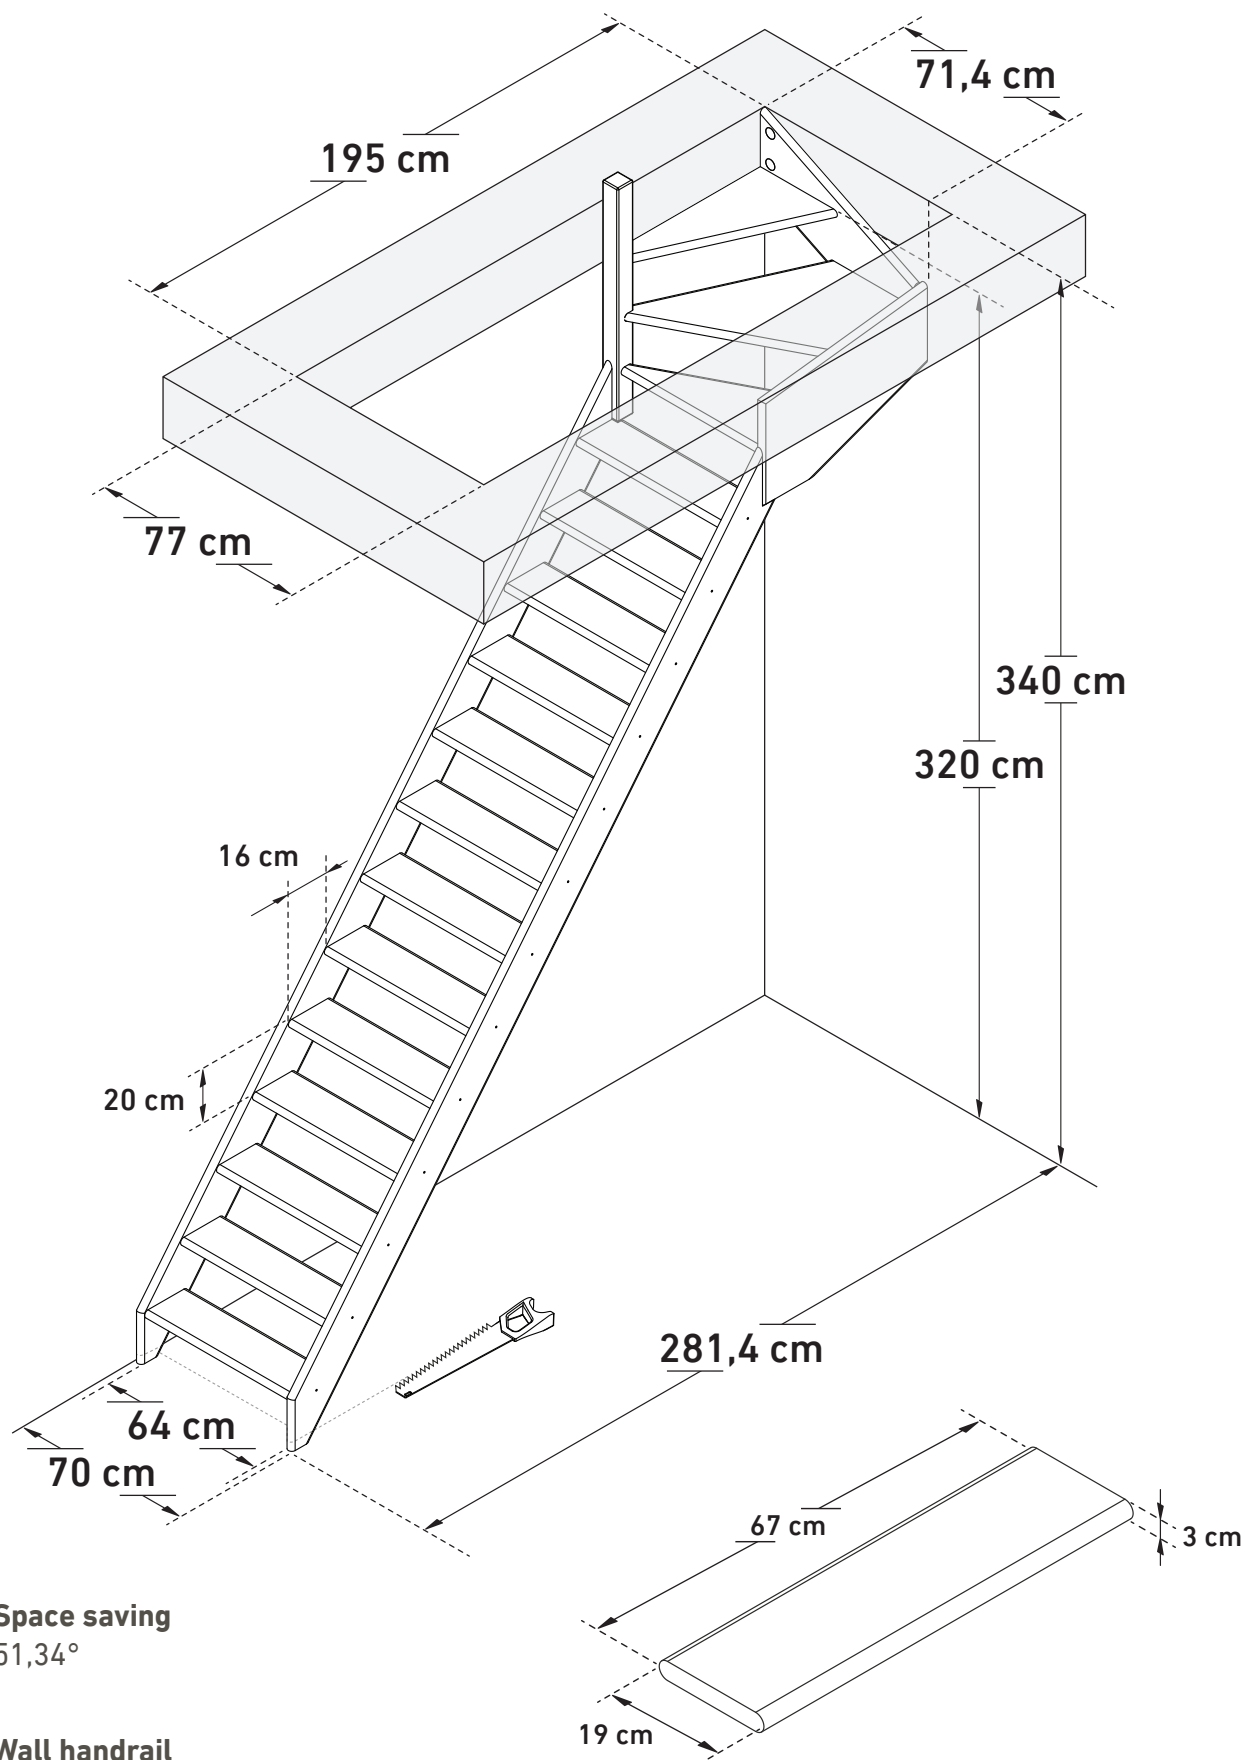

DIMENSIONS

BONN MEDIUM (1/4 TURN UP LEFT)

Space saving
51,34°

Wall handrail
335 cm