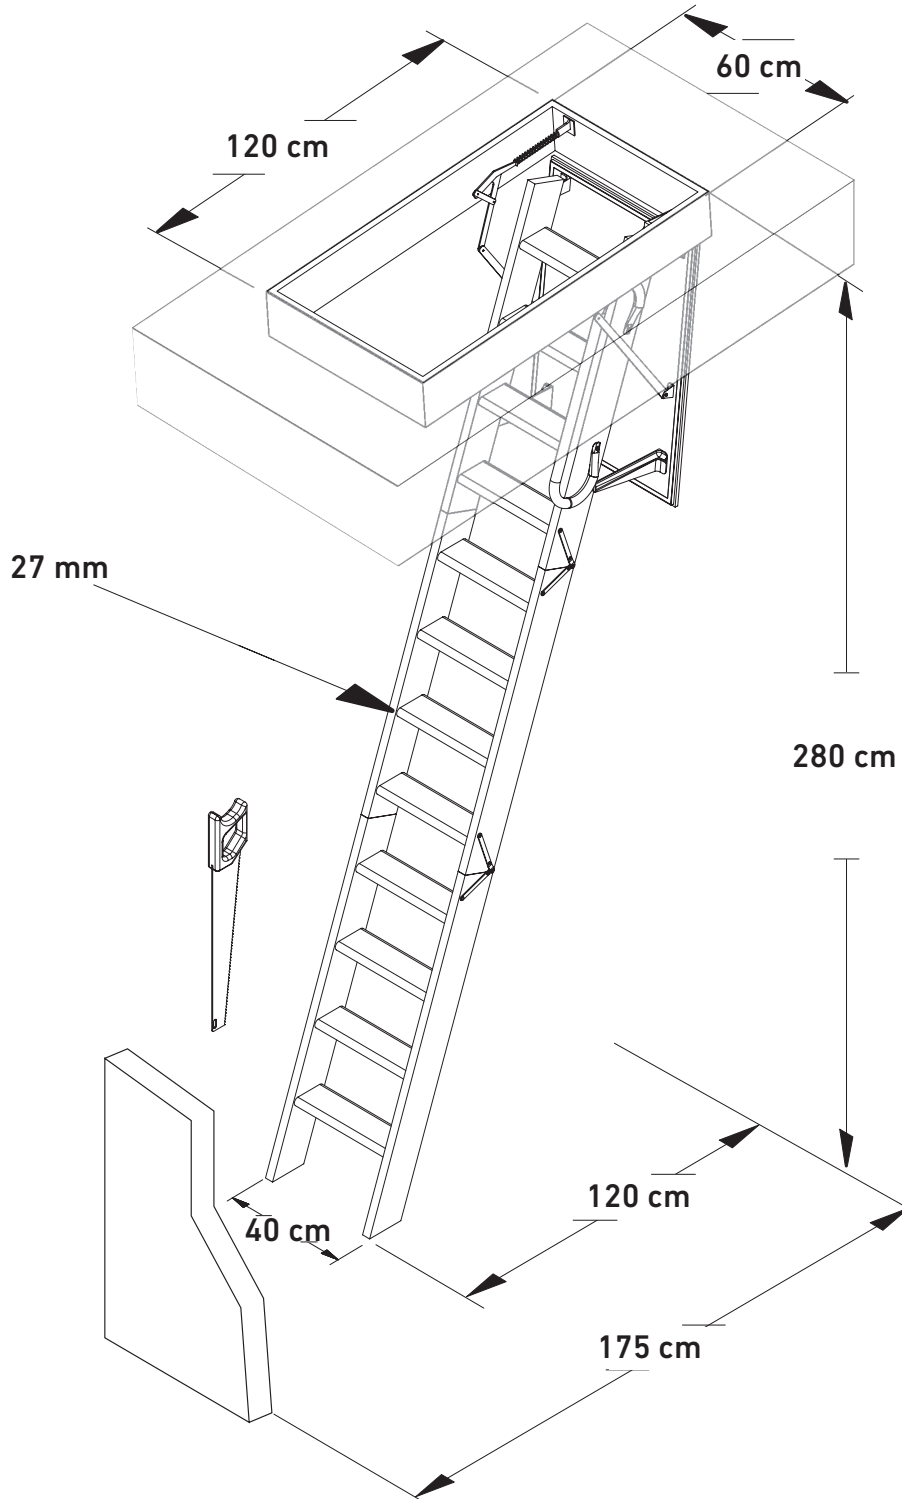

Zoldertrap Hamm

120 x 60 cm

12 treads

Casing height :
13 cm

Insulation :
33 mm

Treads
Thickness :
27 mm

Maximum
load
150 kg