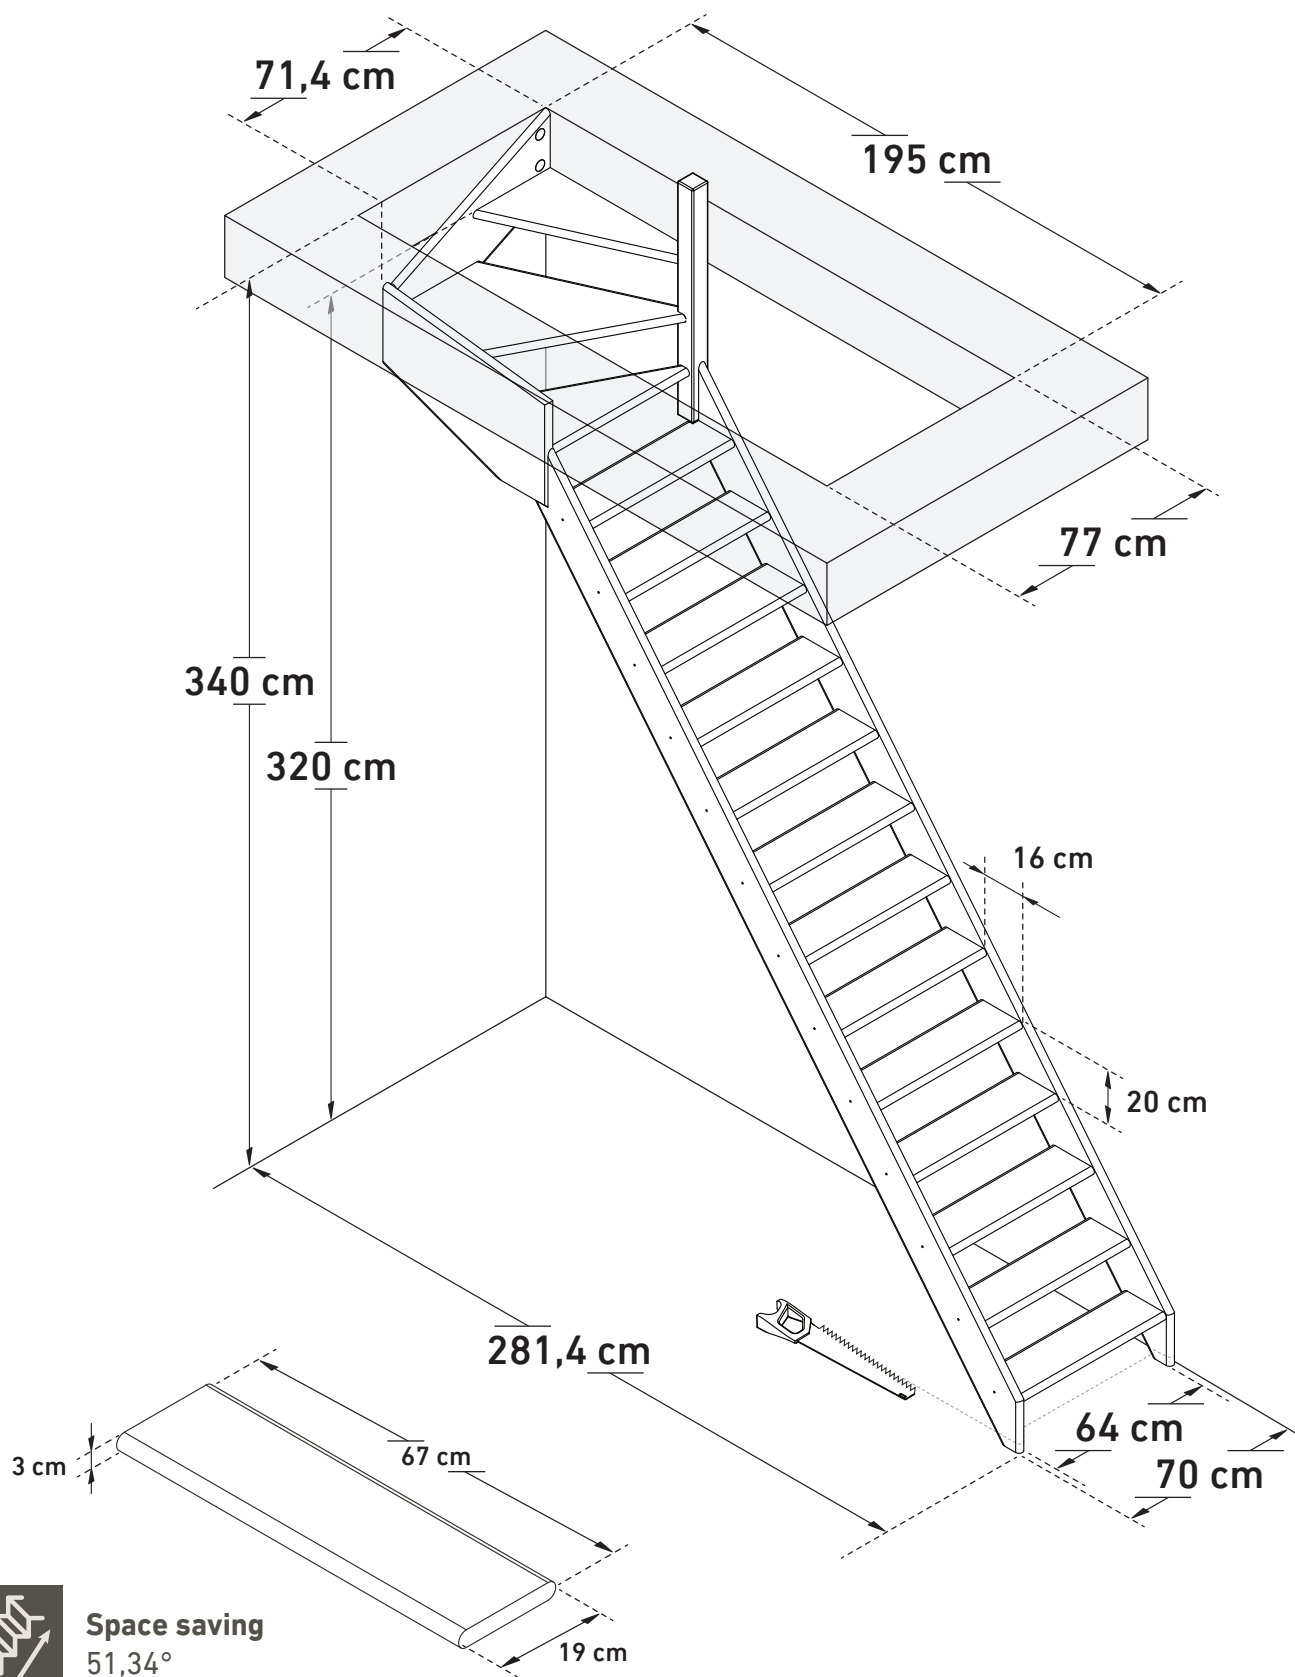

DIMENSIONS

BONN MEDIUM (1/4 TURN UP RIGHT)

Space saving
51,34°

Wall handrail
335 cm