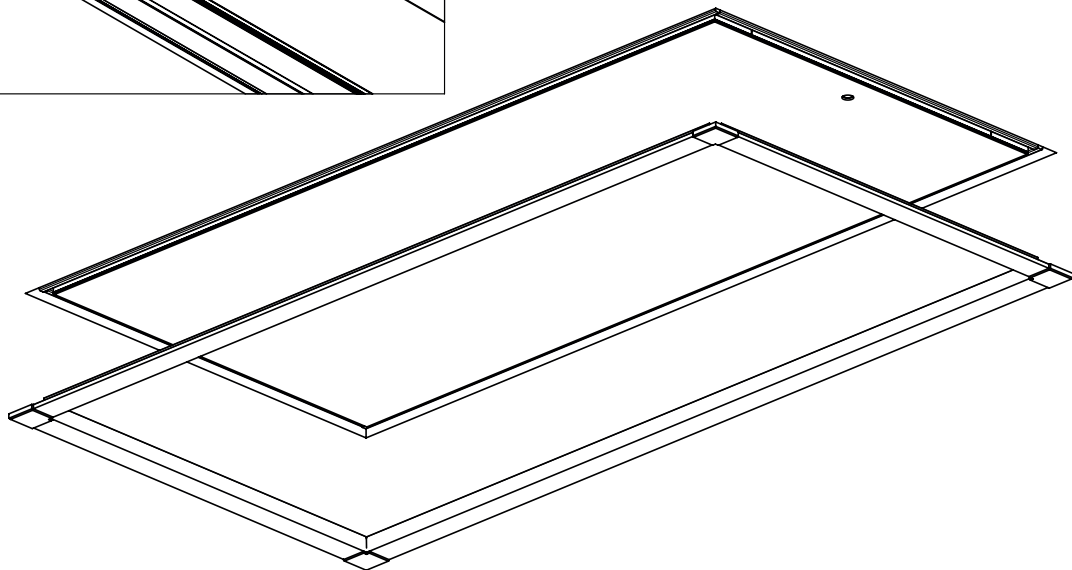

7

8

9

10

12 treads

Casing height :
14 cm

Insulation :
36 mm

Treads
Thickness :
28 mm
Depth :
82 mm