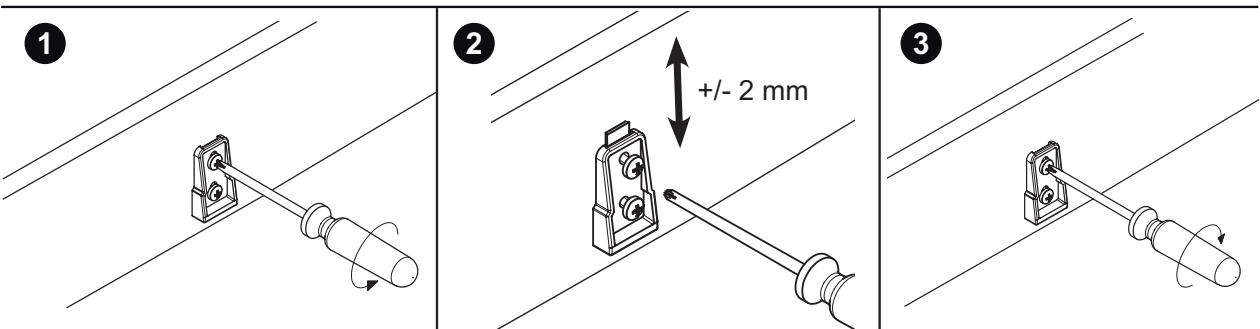

Zoldertrap Sion 36

120x60 cm - 120x70 cm - 130x70 cm - 140x70 cm

1

2

3

4

5

6

7

8

9

10

12 treads

Casing height :
14 cm

Insulation :
36 mm

Treads
Thickness :
28 mm
Depth :
82 mm

Maximum
load
150 kg