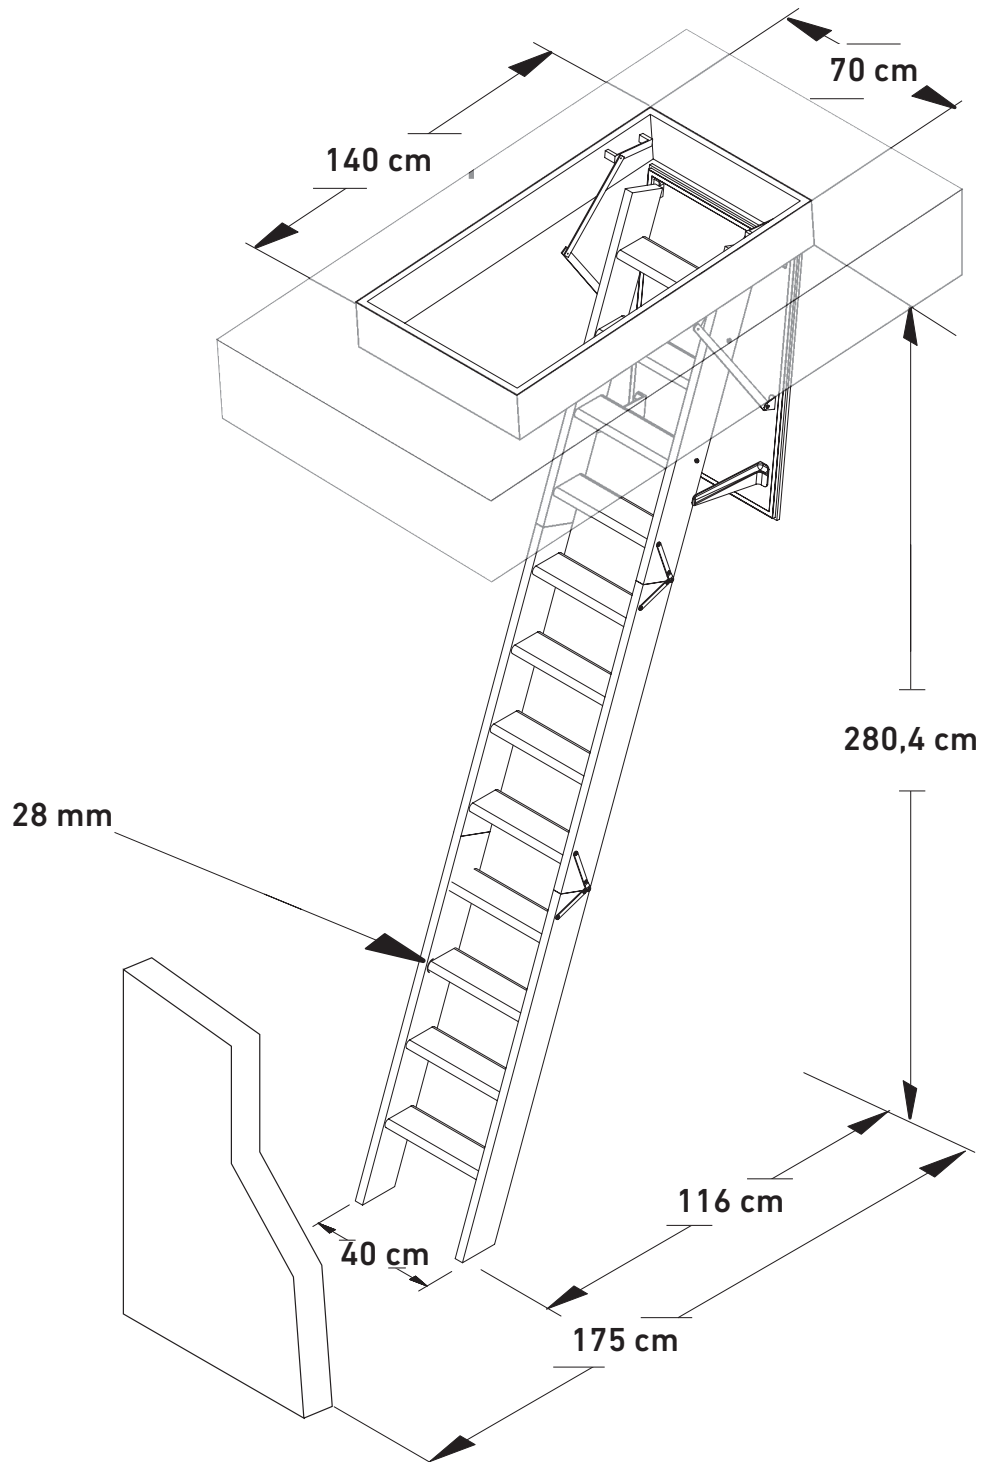

Zoldertrap Sion 36

120x60 cm - 120x70 cm - 130x70 cm - 140x70 cm

1

2

3

4

5

6

7

8

9

10

12 treads

Casing height :
14 cm

Insulation :
36 mm

Treads
Thickness :
28 mm
Depth :
82 mm

Maximum
load
150 kg