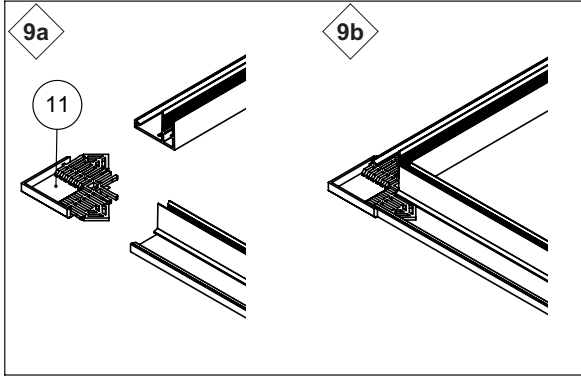

Zoldertrap Sion 36

120x60 cm - 120x70 cm - 130x70 cm - 140x70 cm

1

2

3

4

5

6

7

8

9

10

12 treads

Casing height :
14 cm

Insulation :
36 mm

Treads
Thickness :
28 mm
Depth :
82 mm

Maximum
load
150 kg