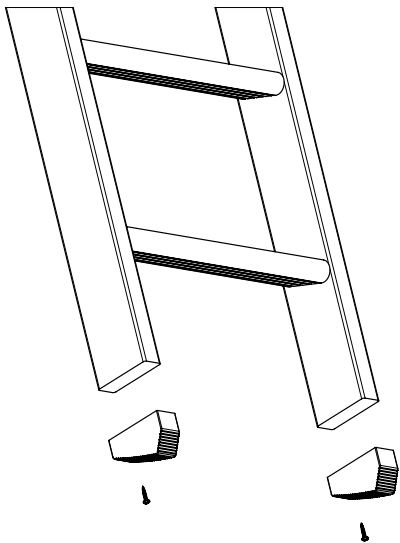

Zoldertrap Sion 36

120x60 cm - 120x70 cm - 130x70 cm - 140x70 cm

1

2

3

4

5

6

7

8

9

10

12 treads

Casing height :
14 cm

Insulation :
36 mm

Treads
Thickness :
28 mm
Depth :
82 mm

Maximum
load
150 kg