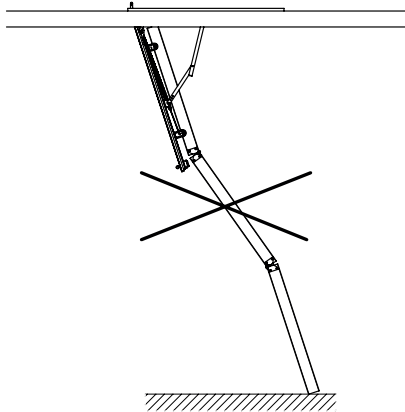

Zoldertrap Sion 36

120x60 cm - 120x70 cm - 130x70 cm - 140x70 cm

1

2

3

4

5

6

7

8

9

10

12 treads

Casing height :
14 cm

Insulation :
36 mm

Treads
Thickness :
28 mm
Depth :
82 mm

Maximum
load
150 kg