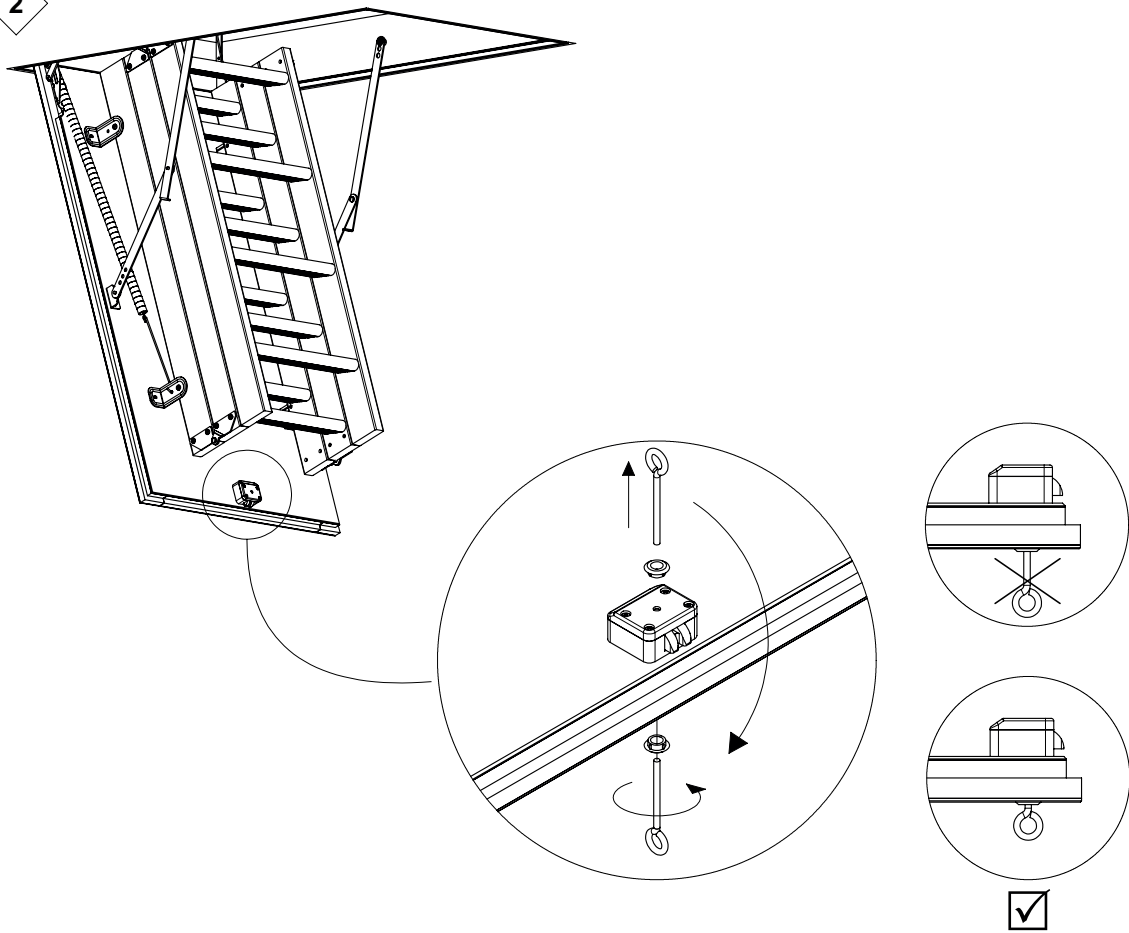

Zoldertrap Sion 36

120x60 cm - 120x70 cm - 130x70 cm - 140x70 cm

1

2

3

4

5

6

7

8

9

10

12 treads

Casing height :
14 cm

Insulation :
36 mm

Treads
Thickness :
28 mm
Depth :
82 mm

Maximum
load
150 kg