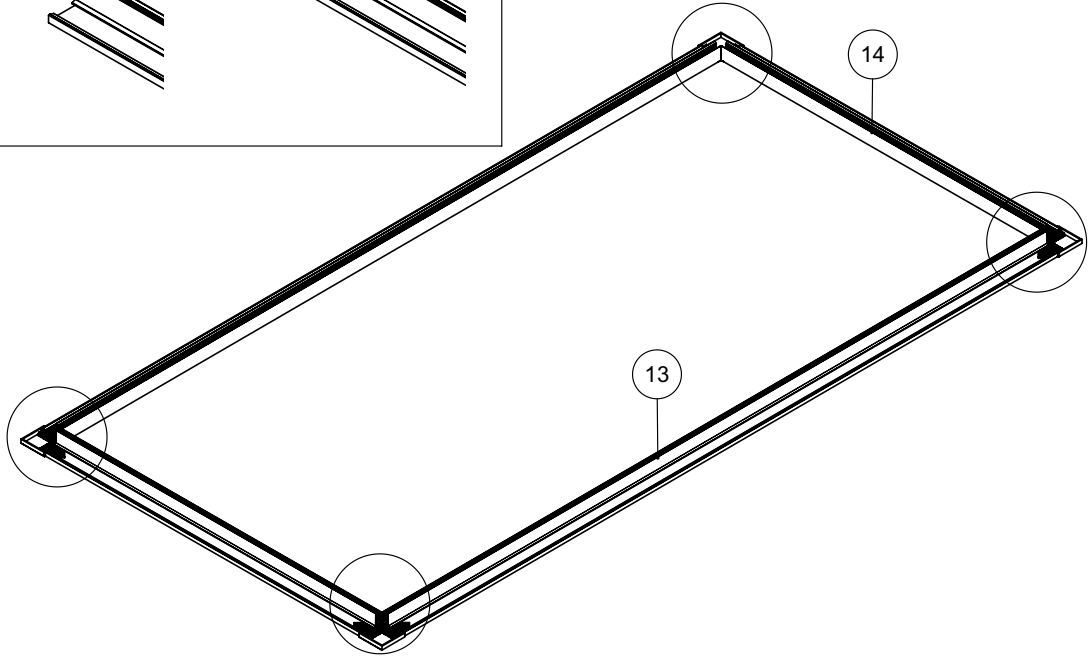

Zoldertrap Sion 36

120x60 cm - 120x70 cm - 130x70 cm - 140x70 cm

1

2

3

4

5

6

7

8

9

10

12 treads

Casing height :
14 cm

Insulation :
36 mm

Treads
Thickness :
28 mm
Depth :
82 mm

Maximum
load
150 kg