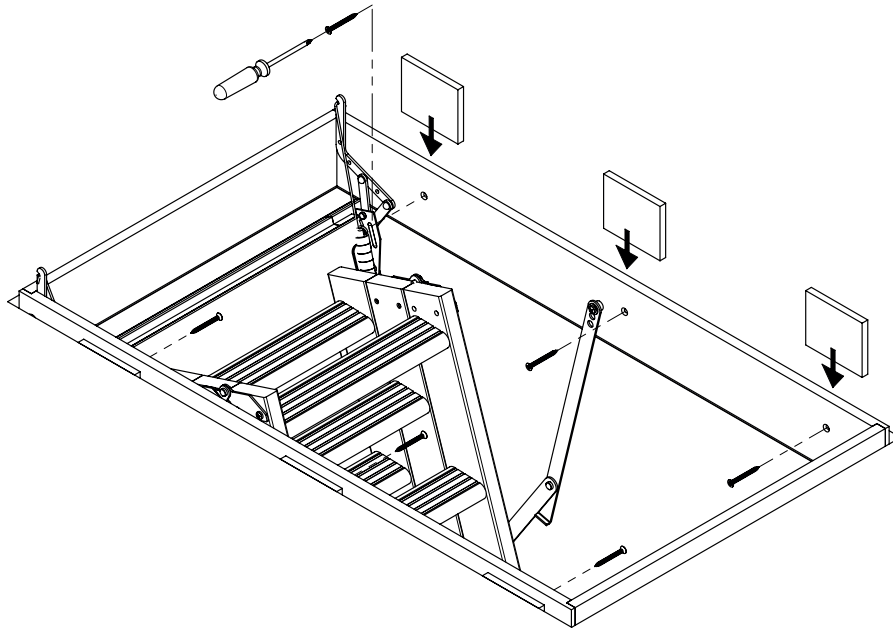

Zoldertrap Sion 36

120x60 cm - 120x70 cm - 130x70 cm - 140x70 cm

1

2

3

4

5

6

7

8

9

10

12 treads

Casing height :
14 cm

Insulation :
36 mm

Treads
Thickness :
28 mm
Depth :
82 mm

Maximum
load
150 kg