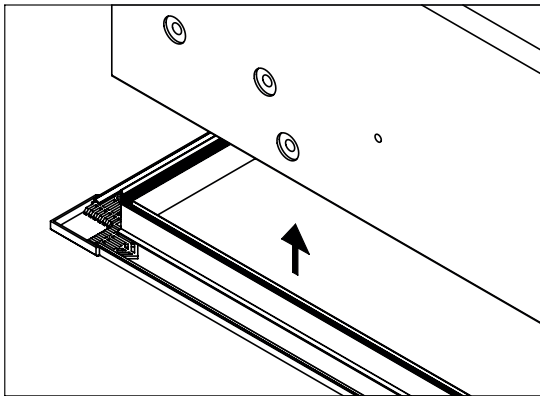

7

8

9

10

12 treads

Casing height :
14 cm

Insulation :
36 mm

Treads
Thickness :
28 mm
Depth :
82 mm