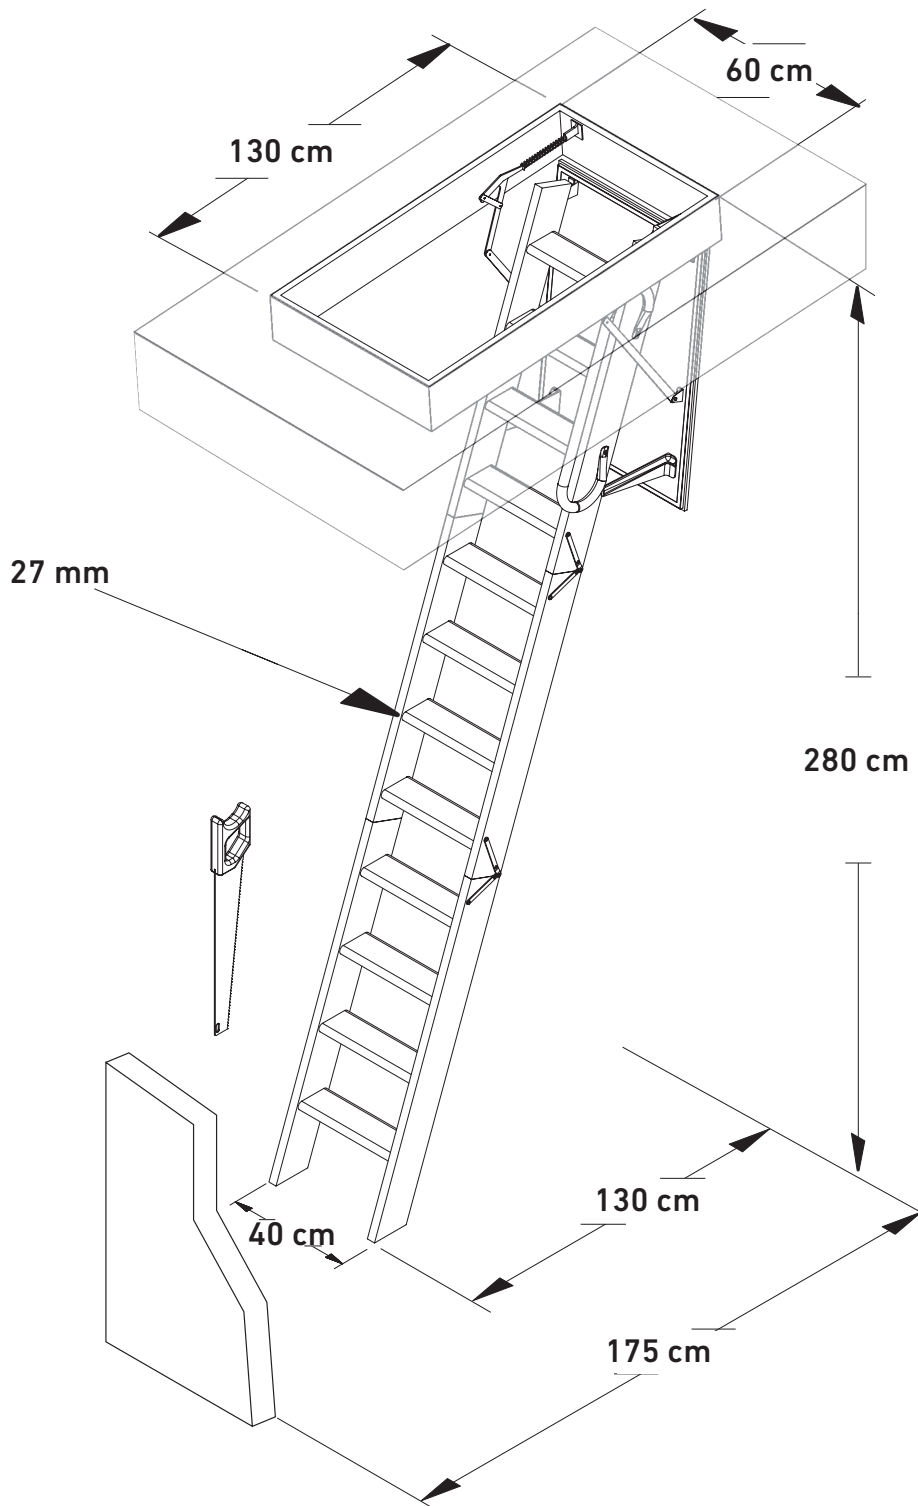

Zoldertrap Hamm

130x70 cm

1

2

12 treads

Casing height :
13 cm

Insulation :
33 mm

Treads
Thickness :
27 mm

Maximum
load
150 kg