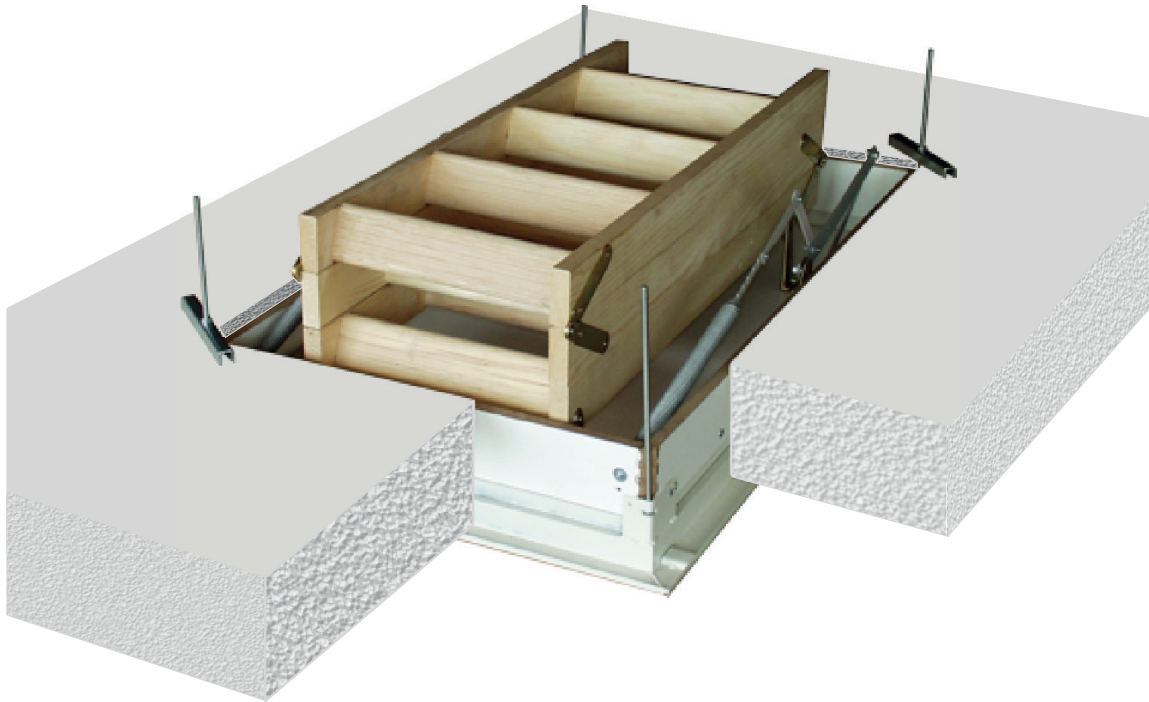

Zoldertrap Hamm

130x70 cm

1

2

12 treads

Casing height :
13 cm

Insulation :
33 mm

Treads
Thickness :
27 mm

Maximum
load
150 kg