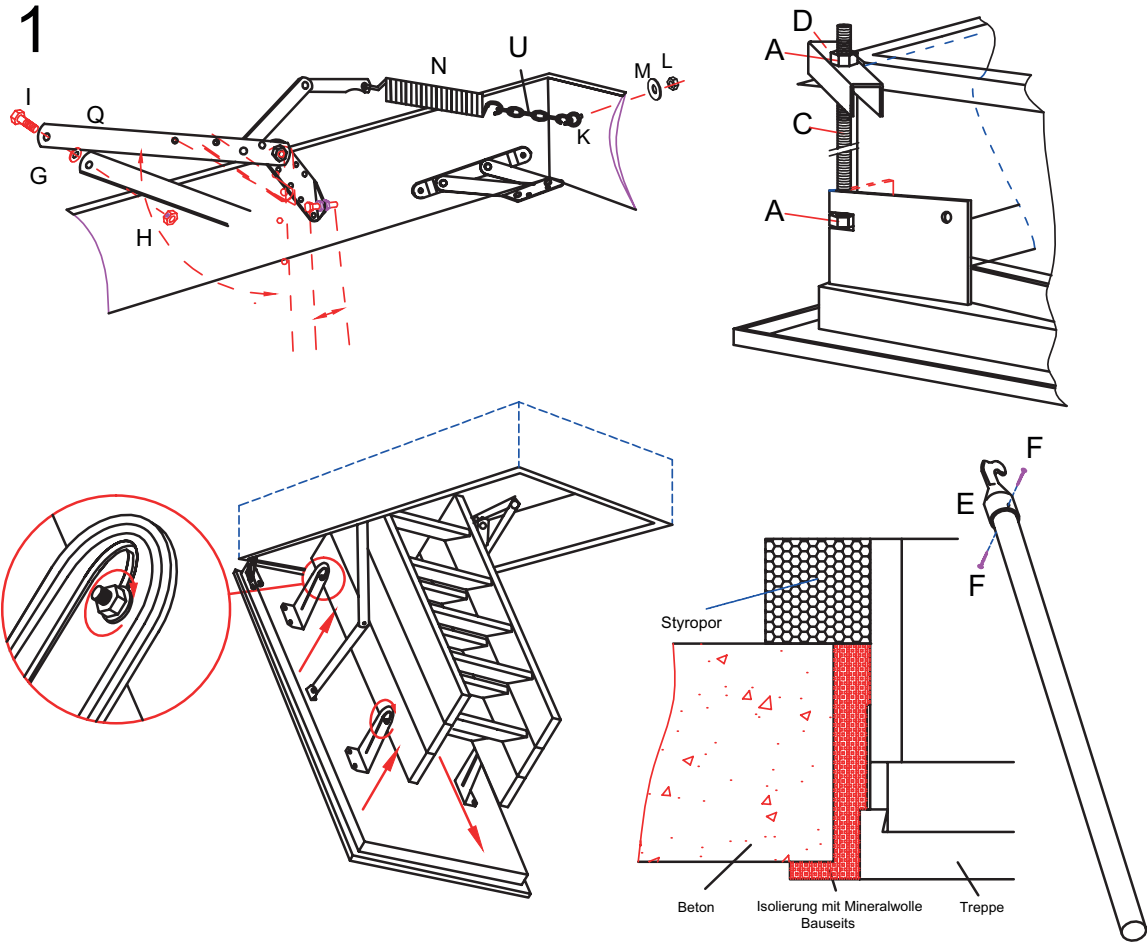

Zoldertrap Hamm

130x70 cm

1

2

12 treads

Casing height :
13 cm

Insulation :
33 mm

Treads
Thickness :
27 mm

Maximum
load
150 kg