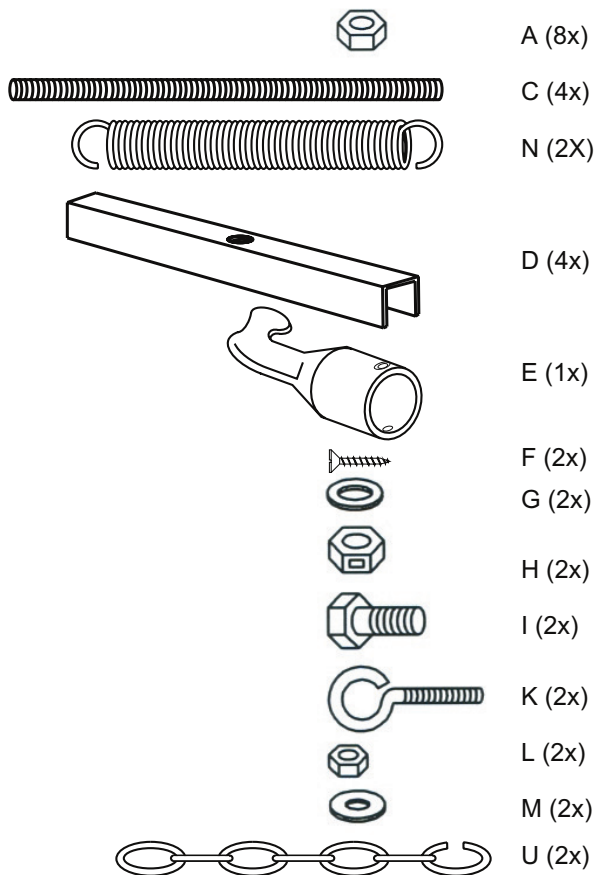

Zoldertrap Hamm

130x70 cm

1

2

12 treads

Casing height :
13 cm

Insulation :
33 mm

Treads
Thickness :
27 mm

Maximum
load
150 kg