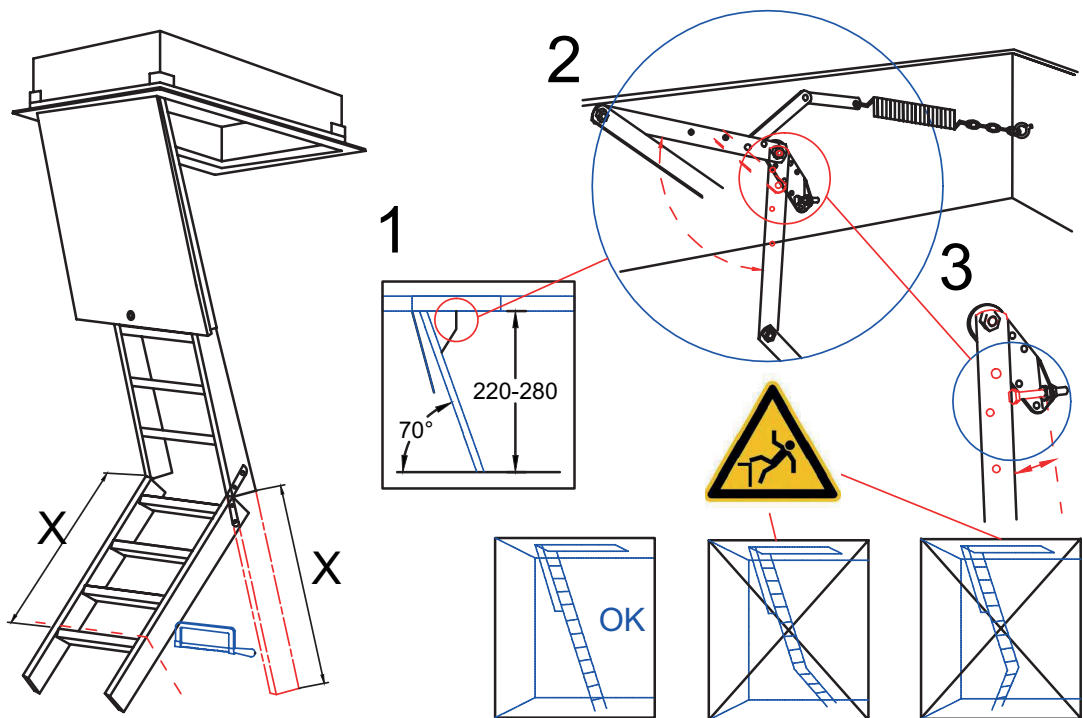

Zoldertrap Hamm

130x70 cm

1

2

12 treads

Casing height :
13 cm

Insulation :
33 mm

Treads
Thickness :
27 mm

Maximum
load
150 kg