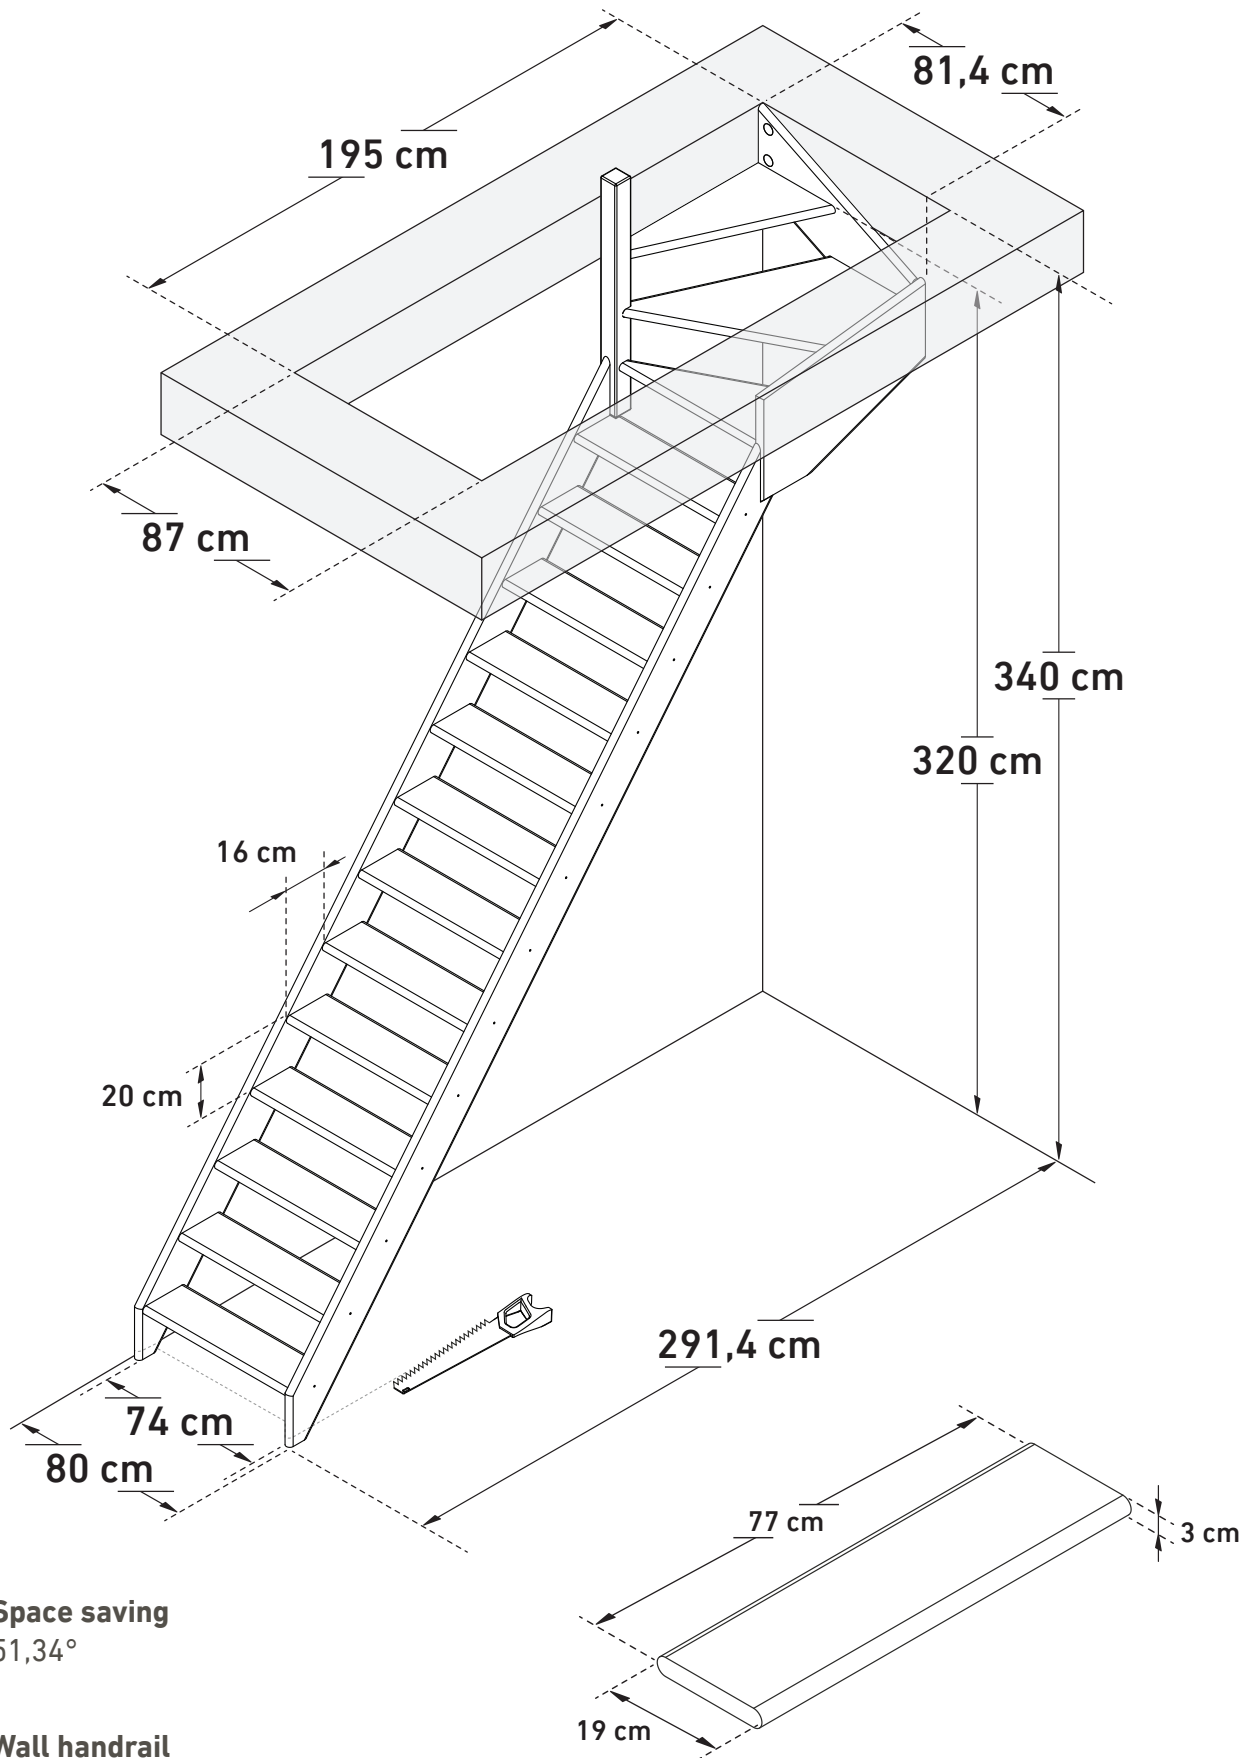

DIMENSIONS

# BONN MAXI (1/4 TURN UP LEFT)

Space saving  
51,34°

Wall handrail  
335 cm